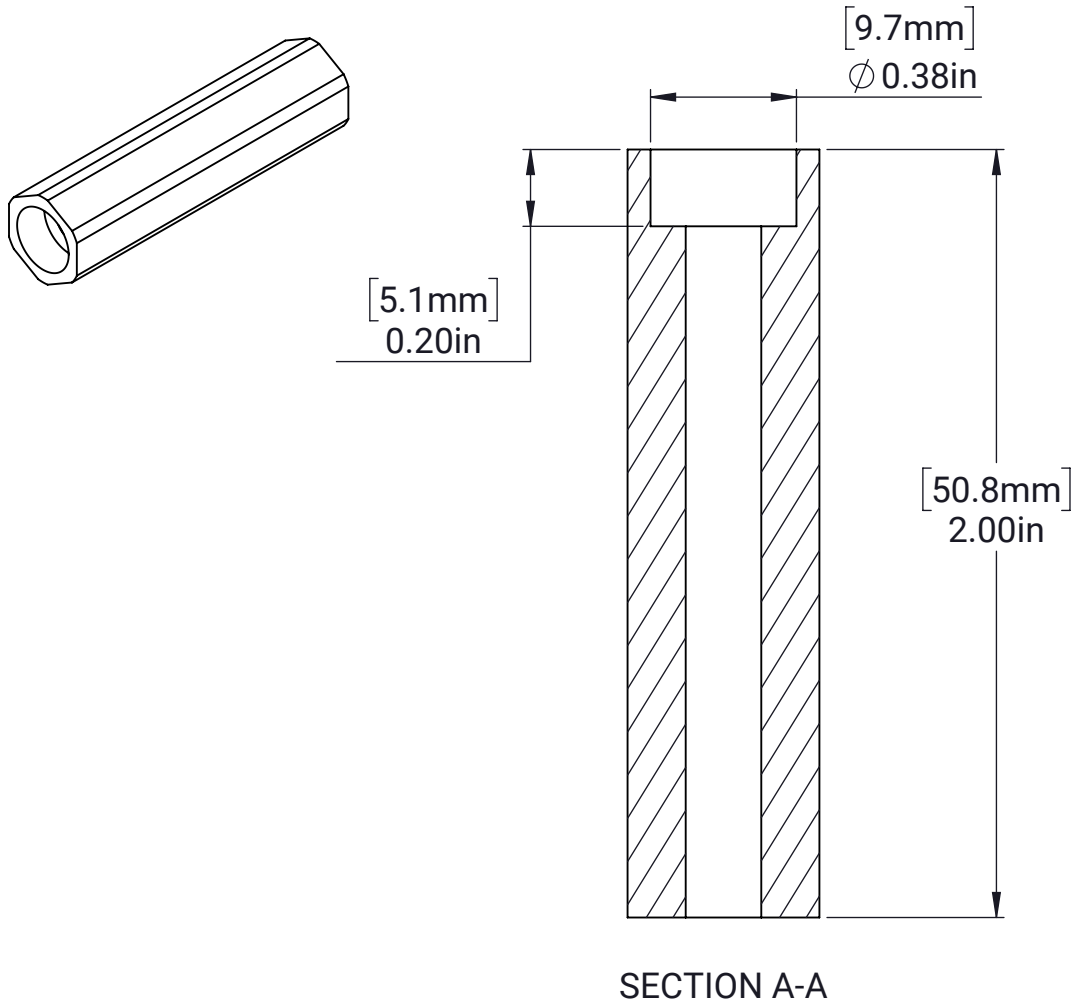

## Linear Actuator 2in Input Shaft

MATERIAL:

Aluminum 6061

FINISH:

Black Anodized

DATE:

2/14/2024