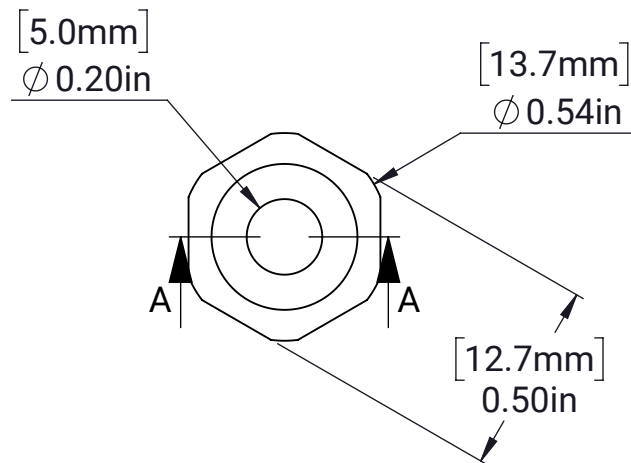

## Linear Actuator 2in Input Shaft

MATERIAL:

Aluminum 6061

FINISH:

Black Anodized

DATE:

2/14/2024